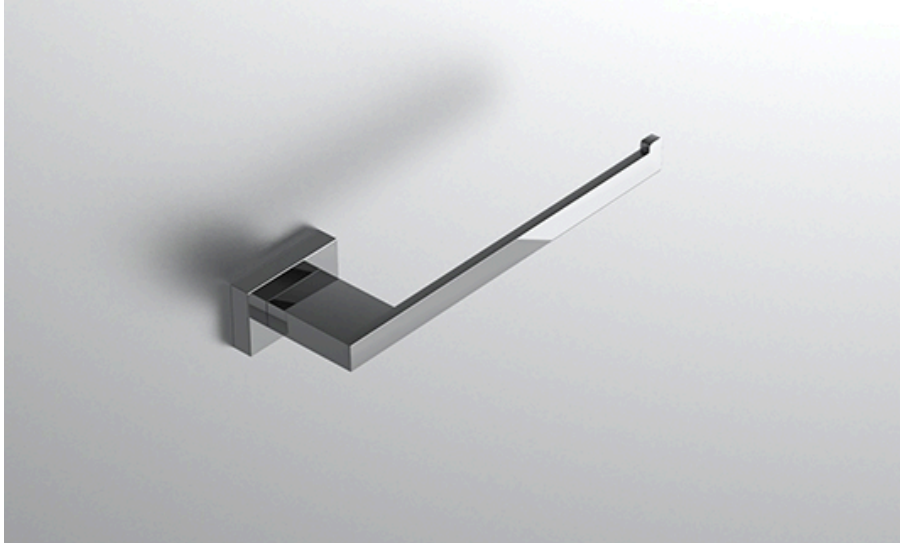

LET
THERE
BE **DESIGN.**

FEATURES

- Premium 304 Grade Stainless Steel
- Solid Mount Construction
- Concealed Installation Hardware
- State of the art wall anchors included for installation on Dry wall or Tile

COLLECTION EMERGENCE

TOWEL RING

Model	Product	Finishes Available
EMG-TWR2R	Towel Ring (Facing Right)	Multiple finishes available. Over 23 finishes to choose from.
EMG-TWR2L	Towel Ring (Facing Left)	

FINISHES			
	Polished (-P)	Antique Copper (-ACOP)	Polished Gold (-PGLD)
	Brushed (-B)	Polished Brass (-PBRS)	Brushed Copper (-BCOP)
	Brushed Gold (-BGLD)	Matte White (-WHT)	Brushed Rose Gold (-BRGD)
	Matte Black (-BLK)	Brushed Modern Bronze (-BMBRZ)	Brushed Black (-BRBLK)
	Oil Rubbed Bronze (-ORB)	Glossy White (-GWHT)	Polished Black (-PBLK)
	Brushed Brass (-BBRS)	Polished Rose Gold (-PRGD)	Antique Nickel (-ANKL)
	Brushed Bronze (-BBRZ)	Unlacquered Brass (-UBRS)	Black Nickel (-NKBL)
	Antique Brass (-ABRS)	Polished Nickel (-PNKL)	

Dimension in inches

FRONT

TOP

SIDE

NOTE: Dimensions subject to change without notice.