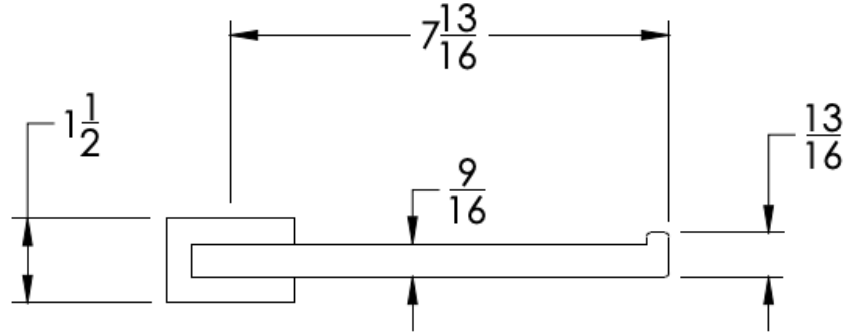

COLLECTION EMERGENCE

TOWEL RING

Model	Product	Finishes Available
EMG-TWR2R	Towel Ring (Facing Right)	Multiple finishes available. Over 23 finishes to choose from.
EMG-TWR2L	Towel Ring (Facing Left)	

FINISHES			
	Polished (-P)	Antique Copper (-ACOP)	Polished Gold (-PGLD)
	Brushed (-B)	Polished Brass (-PBRS)	Brushed Copper (-BCOP)
	Brushed Gold (-BGLD)	Matte White (-WHT)	Brushed Rose Gold (-BRGD)
	Matte Black (-BLK)	Brushed Modern Bronze (-BMBRZ)	Brushed Black (-BRBLK)
	Oil Rubbed Bronze (-ORB)	Glossy White (-GWHT)	Polished Black (-PBLK)
	Brushed Brass (-BBRS)	Polished Rose Gold (-PRGD)	Antique Nickel (-ANKL)
	Brushed Bronze (-BBRZ)	Unlacquered Brass (-UBRS)	Black Nickel (-NKBL)
	Antique Brass (-ABRS)	Polished Nickel (-PNKL)	

Dimension in inches

FRONT

TOP

SIDE

NOTE: Dimensions subject to change without notice.